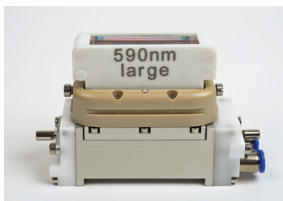

A World class product from a world class company

MEDICAL LASER HEADS & I.P.L. HAND-PIECE REFURBISHMENT SERVICES

QUANTA

ALMA, BLUESHINE, CANDELA, CYNOSURE, ENERGIS, LIGHTAGE,
LYNTON, SAPPHIRE & MANY OTHER BRANDS

LASER SOS AESTHETICS

Tel: +44 1480 409962 Fax: +44 1480 498860 Web: www.lasersosaesthetics.com